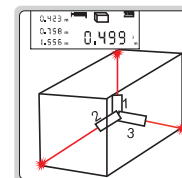

MINI LASER DISTANCE METER CODE 9565-E40

**BUILT-IN
BLUETOOTH**

distance measurement

area measurement

volume measurement

height measurement

- Built-in bluetooth, transmission distance is 10 meters (no obstacles, no electromagnetic interference)
- Display with backlight
- Unit: m, ft, in, ft+in
- Distance, area, volume and height measurement
- Automatic power off: laser 30s, main unit 180s

SPECIFICATION

Measuring range	0.2~40m
Resolution	0.001m, 0.001ft, 1/16"
Accuracy	$\pm(3+D/20)$ mm, D: measured distance, unit: m
Laser type	red laser, 630~670nm, class II, <1mW
Charging interface	USB (type-C)
Dimension	180×28×40mm
Weight	53g