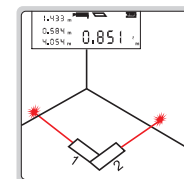

MINI LASER DISTANCE METER CODE 9565-E40

**BUILT-IN
BLUETOOTH**

distance measurement

area measurement

volume measurement

height measurement

- Built-in bluetooth, transmission distance is 10 meters (no obstacles, no electromagnetic interference)
- Display with backlight
- Unit: m, ft, in, ft+in
- Distance, area, volume and height measurement
- Automatic power off: laser 30s, main unit 180s

SPECIFICATION

Measuring range	0.2~40m
Resolution	0.001m, 0.001ft, 1/16"
Accuracy	$\pm(3+D/20)$ mm, D: measured distance, unit: m
Laser type	red laser, 630~670nm, class II, <1mW
Charging interface	USB (type-C)
Dimension	180×28×40mm
Weight	53g