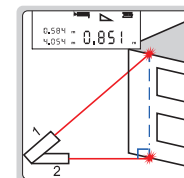

MINI LASER DISTANCE METER CODE 9565-E40

**BUILT-IN
BLUETOOTH**

distance measurement

area measurement

volume measurement

height measurement

- Built-in bluetooth, transmission distance is 10 meters (no obstacles, no electromagnetic interference)
- Display with backlight
- Unit: m, ft, in, ft+in
- Distance, area, volume and height measurement
- Automatic power off: laser 30s, main unit 180s

SPECIFICATION

Measuring range	0.2~40m
Resolution	0.001m, 0.001ft, 1/16"
Accuracy	$\pm(3+D/20)$ mm, D: measured distance, unit: m
Laser type	red laser, 630~670nm, class II, <1mW
Charging interface	USB (type-C)
Dimension	180×28×40mm
Weight	53g