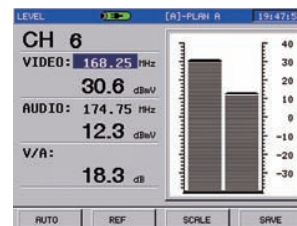

Trace Route

QAM Source

PPPOE

Power Level/MER/BER

Analog Level