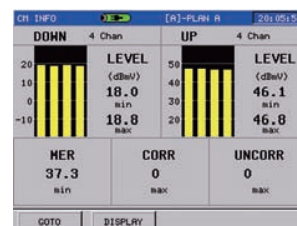

## Overview

DS6300C is mainly applied for the installation of data service of HFC Network, which is compatible with DOCSIS & Euro DOCSIS 1.1/2.0/3.0. Also it provides simple measurement of Analog TV, DVB-C and Spectrum.

## Specifications

<b>Frequency</b>	
Range	5 MHz ~ 1000 MHz
Resolution	10 kHz
Accuracy	$\pm 10 \times 10^{-6}$
<b>DVB-C</b>	
Power Level	30 dB $\mu$ V ~ 110 dB $\mu$ V
Resolution	0.1 dB
Accuracy	$\pm 2.0$ dB (C/N > 20 dB)
MER	$\sim 38$ dB
MER Accuracy	$\pm 2$ dB
BER	1E-3 ~ 1E-9
Modulation Type	64/128/256 QAM ITU-T J.83 Annex A/B/C
<b>Analog CATV</b>	
Level	20 dB $\mu$ V ~ 120 dB $\mu$ V
Resolution	0.1 dB
Accuracy	$\pm 2.0$ dB (C/N > 20 dB)
Functions	Level, C/N, V/A, Tilt, Limit Test, Channel Scan, HUM

## Applications

Cable Modem Registration

IP Information

Cable Modem Information

Level Information

Ping

Web Browser

FTP

Trace Route

QAM Source

PPPOE

Power Level/MER/BER

Analog Level