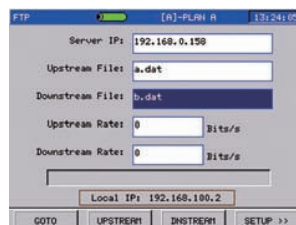

## Applications

Cable Modem Registration

IP Information

Cable Modem Information

Level Information

Ping

Web Browser

FTP

Trace Route

QAM Source

PPPOE

Power Level/MER/BER

Analog Level