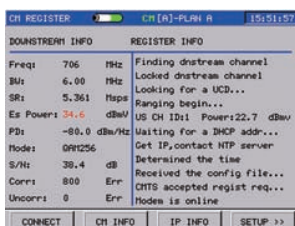

Applications

Cable Modem Registration