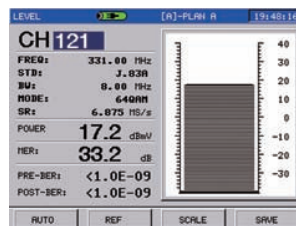

## Specifications

<b>Frequency</b>	
Range	5 MHz ~ 1000 MHz
Resolution	10 kHz
Accuracy	$\pm 10 \times 10^{-6}$
<b>DVB-C</b>	
Power Level	30 dB $\mu$ V ~ 110 dB $\mu$ V
Resolution	0.1 dB
Accuracy	$\pm 2.0$ dB (C/N > 20 dB)
MER	$\sim 38$ dB
MER Accuracy	$\pm 2$ dB
BER	1E-3 ~ 1E-9
Modulation Type	64/128/256 QAM ITU-T J.83 Annex A/B/C
<b>Analog CATV</b>	
Level	20 dB $\mu$ V ~ 120 dB $\mu$ V
Resolution	0.1 dB
Accuracy	$\pm 2.0$ dB (C/N > 20 dB)
Functions	Level, C/N, V/A, Tilt, Limit Test, Channel Scan, HUM

## Applications

Cable Modem Registration

IP Information

Cable Modem Information

Level Information

Ping

Web Browser

FTP

Trace Route

QAM Source

PPPOE

Power Level/MER/BER

Analog Level