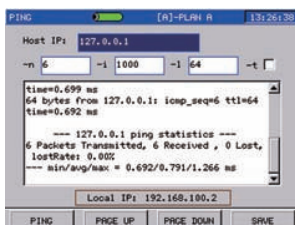

## Applications

Cable Modem Registration

IP Information

Cable Modem Information

Level Information

Ping

Web Browser

FTP

Trace Route

QAM Source

PPPOE

Power Level/MER/BER

Analog Level