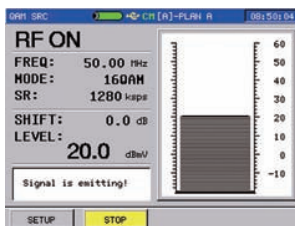

## Applications

Cable Modem Registration

IP Information

Cable Modem Information

Level Information

Ping

Web Browser

FTP

Trace Route

QAM Source

PPPOE

Power Level/MER/BER

Analog Level